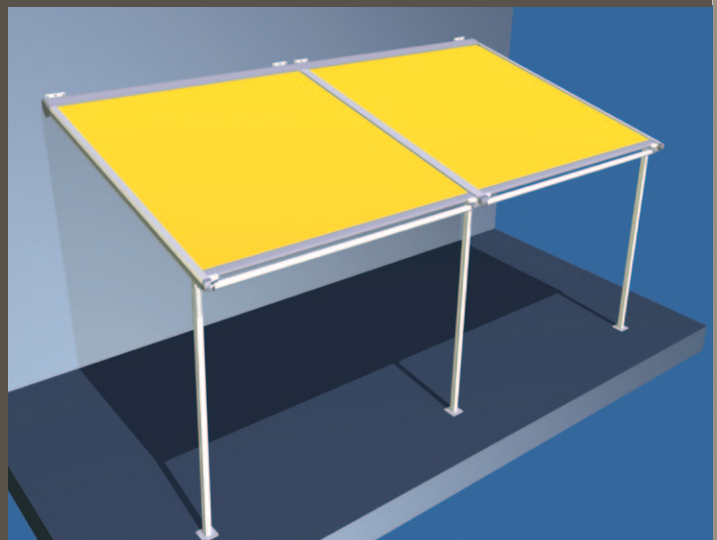

The Suncover™ & Sunplus™

Retractable Patio & Deck Covers

The Suncover™ & Sunplus™ Patio Shade Systems

These versatile retractable systems offer basic sun protection up to complete rain and inclement weather protection. Systems can be standalone or mounted atop an existing structure such as a pergola, skylight or sunroom. With single unit widths up to 16 by 23 feet and the ability to join multiple units, the coverage is only limited to your space. These systems offer a choice of hundreds of fabrics ranging from acrylic to decorative solar screen and an exclusive waterproof solar mesh. Like all Sunesta™ shade systems the Suncover™ and Sunplus™ are custom made to fit your needs.

The Perfect Day. Engineered Perfectly.™

The Suncover™

Custom sizes up to 16'W x 23'P

Sun protection
for sunrooms, pergolas, skylights & other structures

The Sunplus™

Custom sizes up to 16'W x 23'P

Sun and rain protection
for structures and open areas

The rail gutter is the Sunplus™ difference.
It provides rain run-off, additional
mounting strength and sun protection.

Product Warranties

5

YEARS
FRAME

UP TO
10

YEARS
FABRIC

5

YEARS
MOTOR