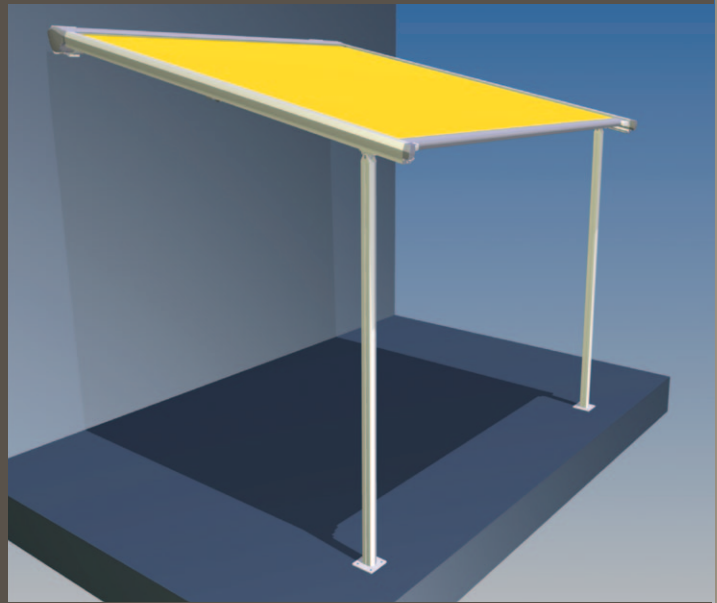

The Suncover™ & Sunplus™

Retractable Patio & Deck Covers

The Suncover™ & Sunplus™ Patio Shade Systems

These versatile retractable systems offer basic sun protection up to complete rain and inclement weather protection. Systems can be standalone or mounted atop an existing structure such as a pergola, skylight or sunroom. With single unit widths up to 16 by 23 feet and the ability to join multiple units, the coverage is only limited to your space. These systems offer a choice of hundreds of fabrics ranging from acrylic to decorative solar screen and an exclusive waterproof solar mesh. Like all Sunesta™ shade systems the Suncover™ and Sunplus™ are custom made to fit your needs.

The Perfect Day. Engineered Perfectly.™

The Suncover™

Custom sizes up to 16'W x 23'P

Sun protection
for sunrooms, pergolas, skylights & other structures

The Sunplus™

Custom sizes up to 16'W x 23'P

Sun and rain protection
for structures and open areas

The rail gutter is the Sunplus™ difference.
It provides rain run-off, additional
mounting strength and sun protection.

Product Warranties

5

YEARS
FRAME

UP TO
10

YEARS
FABRIC

5

YEARS
MOTOR