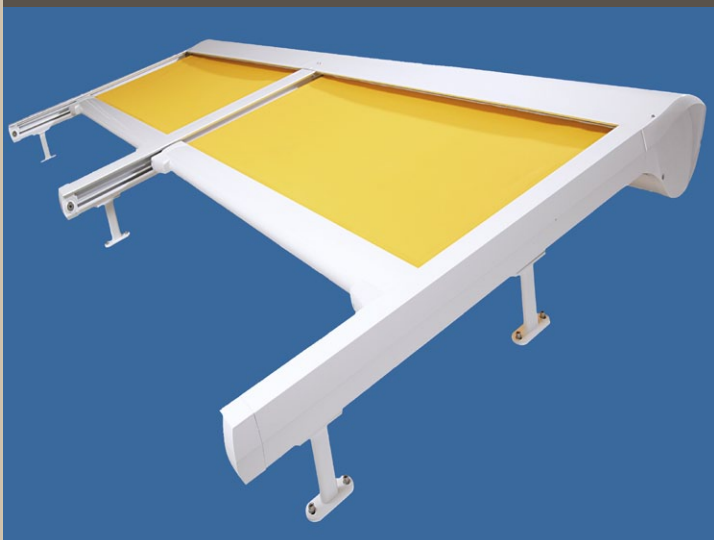

The Suncover™ & Sunplus™

Retractable Patio & Deck Covers

The Suncover™ & Sunplus™ Patio Shade Systems

These versatile retractable systems offer basic sun protection up to complete rain and inclement weather protection. Systems can be standalone or mounted atop an existing structure such as a pergola, skylight or sunroom. With single unit widths up to 16 by 23 feet and the ability to join multiple units, the coverage is only limited to your space. These systems offer a choice of hundreds of fabrics ranging from acrylic to decorative solar screen and an exclusive waterproof solar mesh. Like all Sunesta™ shade systems the Suncover™ and Sunplus™ are custom made to fit your needs.

The Perfect Day. Engineered Perfectly.™

The Suncover™

Custom sizes up to 16'W x 23'P

Sun protection
for sunrooms, pergolas, skylights & other structures

The Sunplus™

Custom sizes up to 16'W x 23'P

Sun and rain protection
for structures and open areas

The rail gutter is the Sunplus™ difference.
It provides rain run-off, additional
mounting strength and sun protection.

Product Warranties

5

YEARS
FRAME

UP TO
10

YEARS
FABRIC

5

YEARS
MOTOR